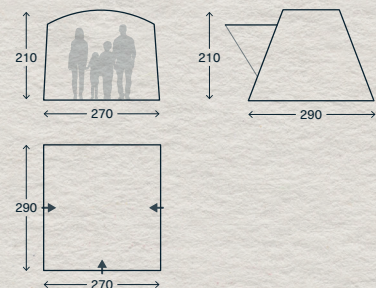

YOUR RIDE. OUR UPGRADE.

SPECIFICATION

1. 75D Polyester
2. Designed for SUV / Cars
3. Fibreglass Poles
4. Waterproof
5. Carry Bag
6. Connection Height:
Low 160-190cm
7. Doorways on 3 sides
8. Large windows
9. Simple & easy to build
10. Various tunnel attachment
methods
11. Options: Fleece Carpet &
Footprint groundsheet

Ref: 9120002462

WIDTH 270 LENGTH 290 HEIGHT 210 (CM)
PACK SIZE L67 X W23 X H21 (CM) WEIGHT 11.5KG